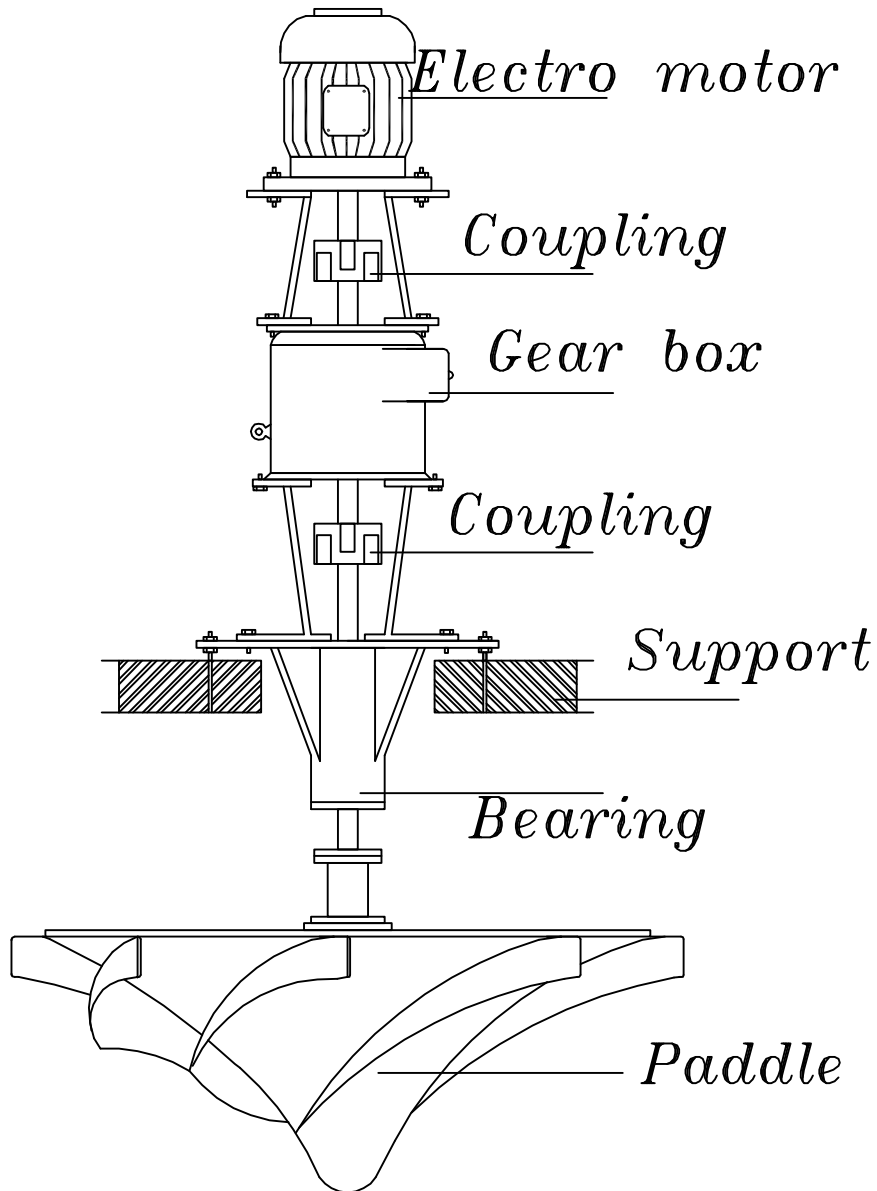

Fixed Surface Aerator

AB ANDISH ENGINEERING CO.

DESIGNED BY: <i>A.Malek</i>	PROJ. No.
DRAWN BY: <i>Sh.Malek</i>	DRAW. No.
CHECKED BY: <i>T.Porouhar</i>	
DATE :	SIGN.

Fixed
Surface Aerator

To:

آب اندیش